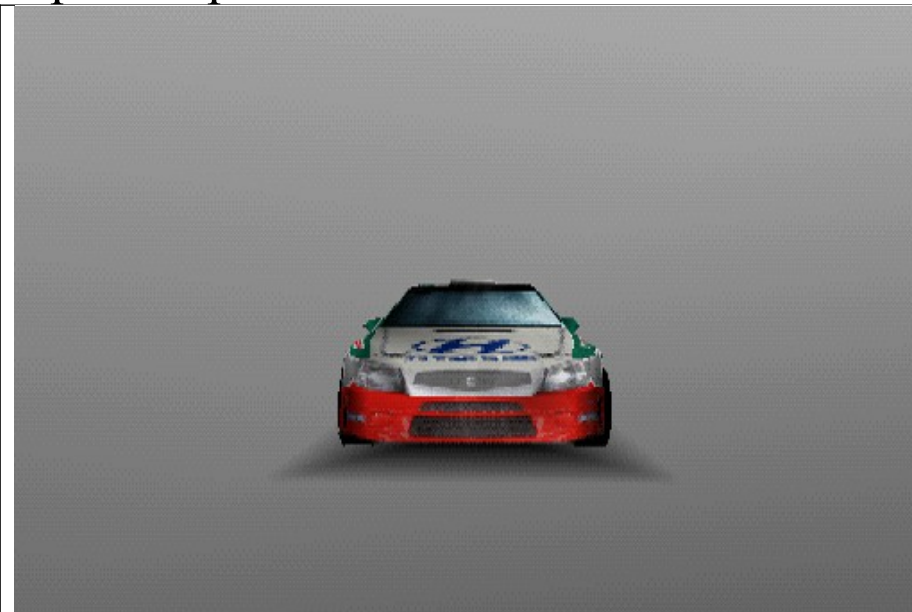

FIA WRC

SONY

COMPUTER
ENTERTAINMENT™

World Rally Championship 2002

front photograph

front game image

comments

comments