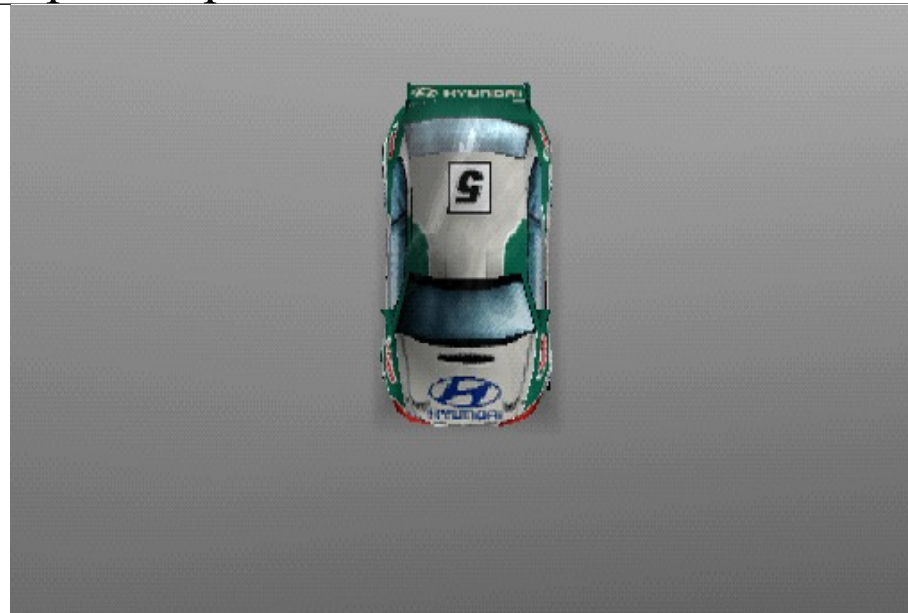

World Rally Championship 2002

top photograph

top game image

comments

comments

Team : HYUNDAI

Format : PSone

Submission no: 2